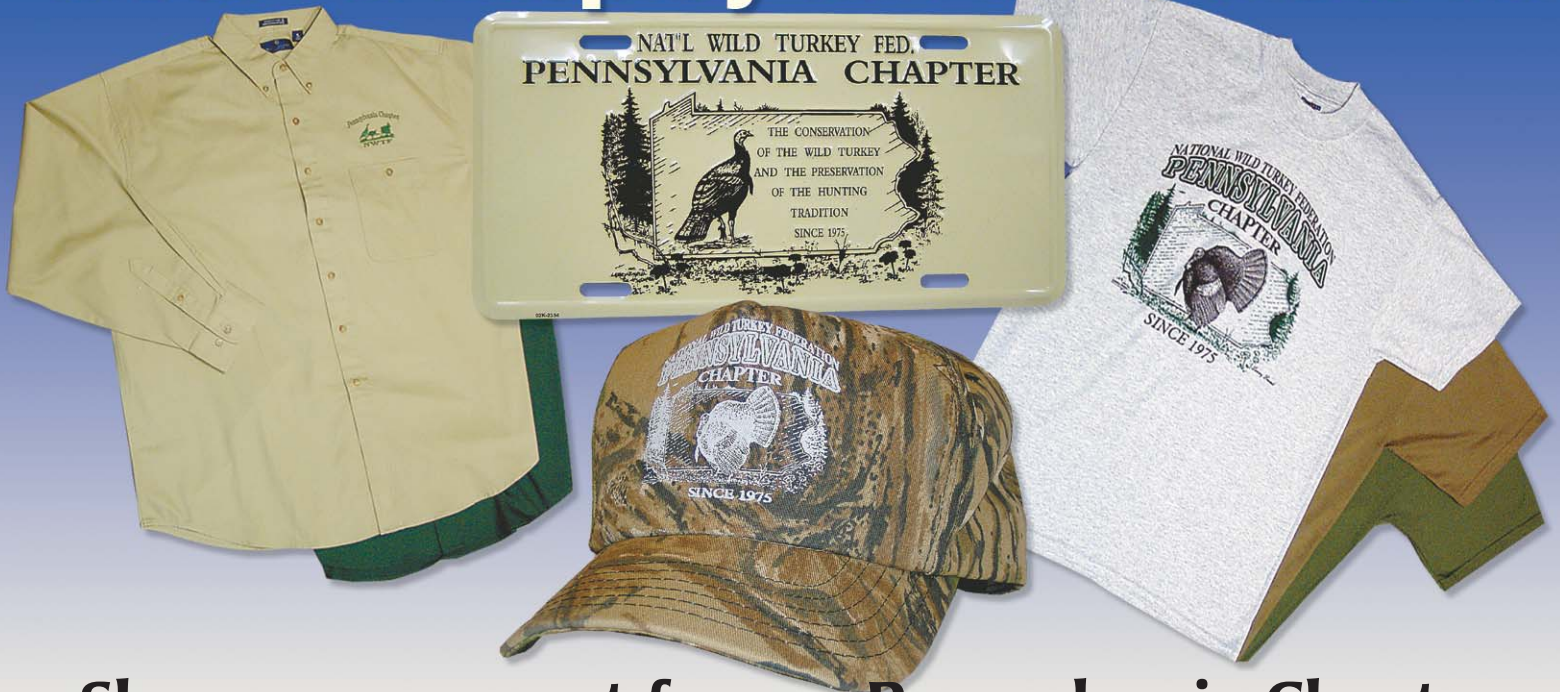

Wear it! Display it! Drink from it!

Show your support for our Pennsylvania Chapter with special PA NWTF logo merchandise.

Dress shirt/long sleeve/ green or tan	M	L	XL	XXL	\$40.00
Dress shirt/short sleeve/ green or tan	M	L	XL	XXL	\$40.00
T-shirt	M	L	XL	XXL	\$11.00
Camo hat/summer					\$7.00
Camo hat/winter					\$7.00
Mugs					\$5.00
License plates					\$10.00
Patch					\$5.00
Decals					\$1.50

Also available:

25th Anniversary belt buckle	\$94.00
Assorted NWTF buttons	\$1.00
20th Anniversary pins	\$7.50

All prices include Pa. sales tax where applicable.

Add \$3.85 shipping and handling for orders weighing up to two pounds.